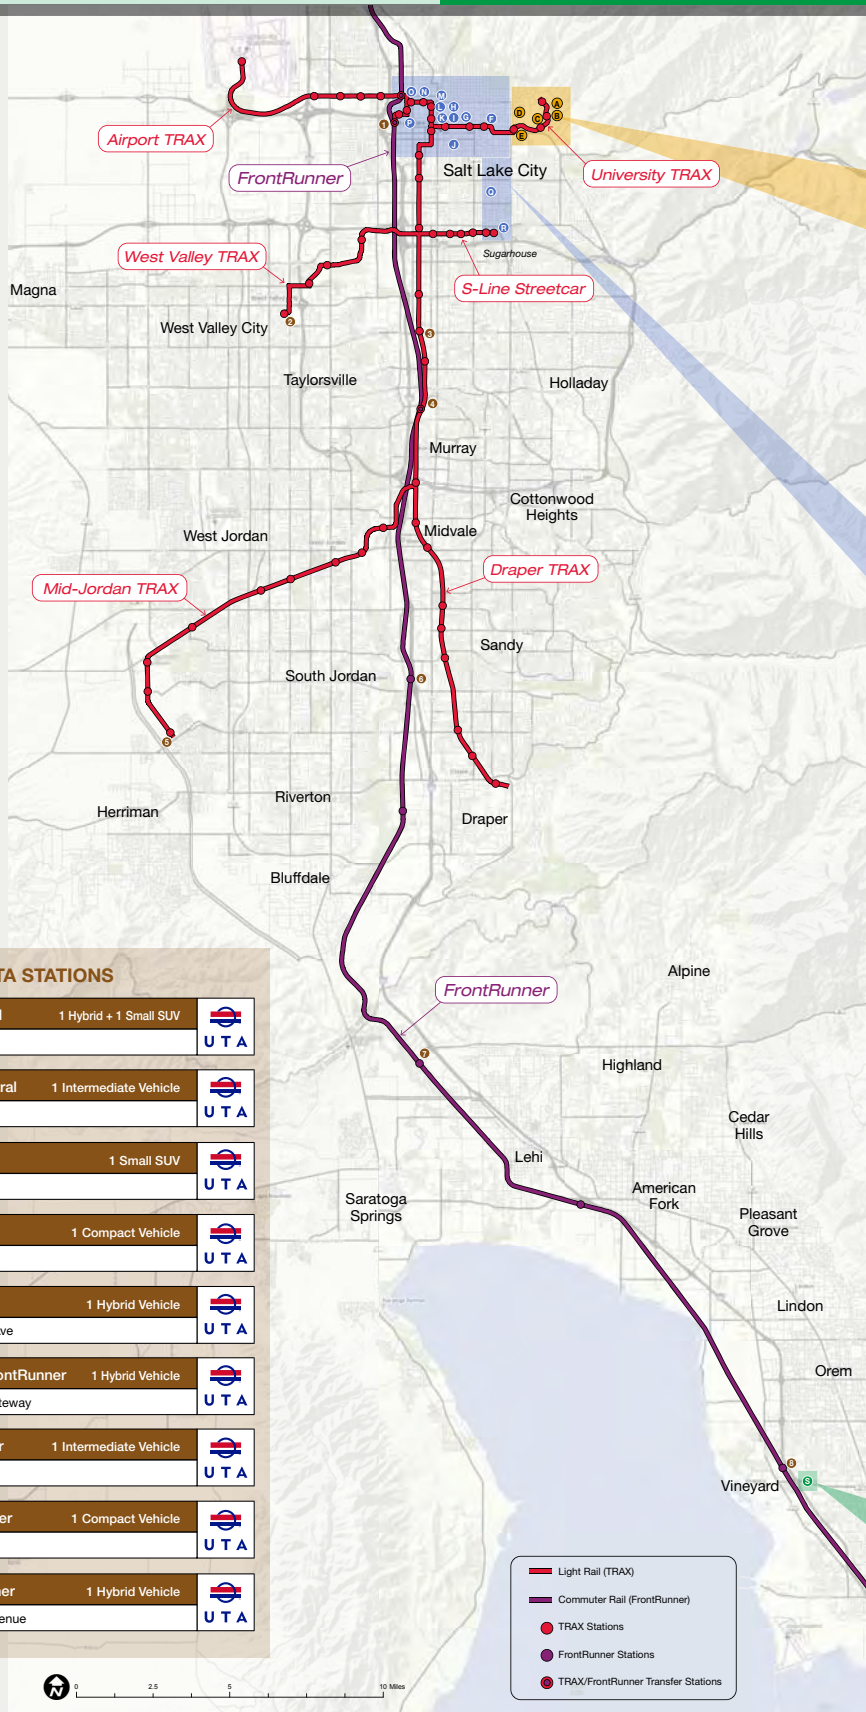

# CarShare Wasatch Front Locations

January 2014

### LOCATED AT UNIVERSITY OF UTAH

<b>A</b> U of U North Medical Tower	1 Hybrid Vehicle	
2030 East Connor Road (approx.)		
<b>B</b> U of U Fort Douglas	1 Compact Vehicle	
245 South Fort Douglas Blvd.		
<b>C</b> U of U Annex Lot	1 Hybrid Vehicle	
290 Mario Capecchi Drive (approx.)		
<b>D</b> U of U Presidents Circle	1 Small SUV	
1411 Presidents Circle		
<b>E</b> U of U Rice-Eccles Stadium	1 Truck	
451 South 1400 East		

### LOCATED IN SALT LAKE CITY

<b>F</b> Salt Lake City	1 Hybrid Vehicle	
374 South 1000 East		
<b>G</b> Salt Lake City	1 Intermediate Vehicle	
480 East 300 South		
<b>H</b> Salt Lake City	1 Hybrid Vehicle	
180 South 300 East		
<b>I</b> Salt Lake City	1 Hybrid Vehicle	
310 South 300 East		
<b>J</b> Salt Lake City	1 Hybrid Vehicle	
306 East 700 South		
<b>K</b> Salt Lake City	1 Small SUV	
395 South 200 East		
<b>L</b> Salt Lake City	1 Hybrid Vehicle	
225 South Main		
<b>M</b> Salt Lake City	1 Truck	
119 East 1st Avenue		
<b>N</b> Salt Lake City	1 Hybrid Vehicle	
108 West 200 North		
<b>O</b> Salt Lake City	1 Hybrid Vehicle	
325 West North Temple		
<b>P</b> Salt Lake City	1 Hybrid Vehicle	
384 West 200 South		
<b>Q</b> Salt Lake City	1 Hybrid Vehicle	
1900 S Douglas Street		
<b>R</b> Salt Lake City	1 Compact Vehicle	
2080 South 1200 East		

### LOCATED AT UTA STATIONS

<b>1</b> Salt Lake Central	1 Hybrid + 1 Small SUV	
250 South 600 West		
<b>2</b> West Valley Central	1 Intermediate Vehicle	
2750 West 3590 South		
<b>3</b> Meadowbrook	1 Small SUV	
188 West 3900 South		
<b>4</b> Murray Central	1 Compact Vehicle	
140 West Vine St.		
<b>5</b> Daybreak	1 Hybrid Vehicle	
1140 South Grandville Ave		
<b>6</b> South Jordan FrontRunner	1 Hybrid Vehicle	
10351 South Jordan Gateway		
<b>7</b> Lehi FrontRunner	1 Intermediate Vehicle	
3101 North Ashton Blvd		
<b>8</b> Orem FrontRunner	1 Compact Vehicle	
1350 West 900 South		
<b>9</b> Provo FrontRunner	1 Hybrid Vehicle	
690 South University Avenue		