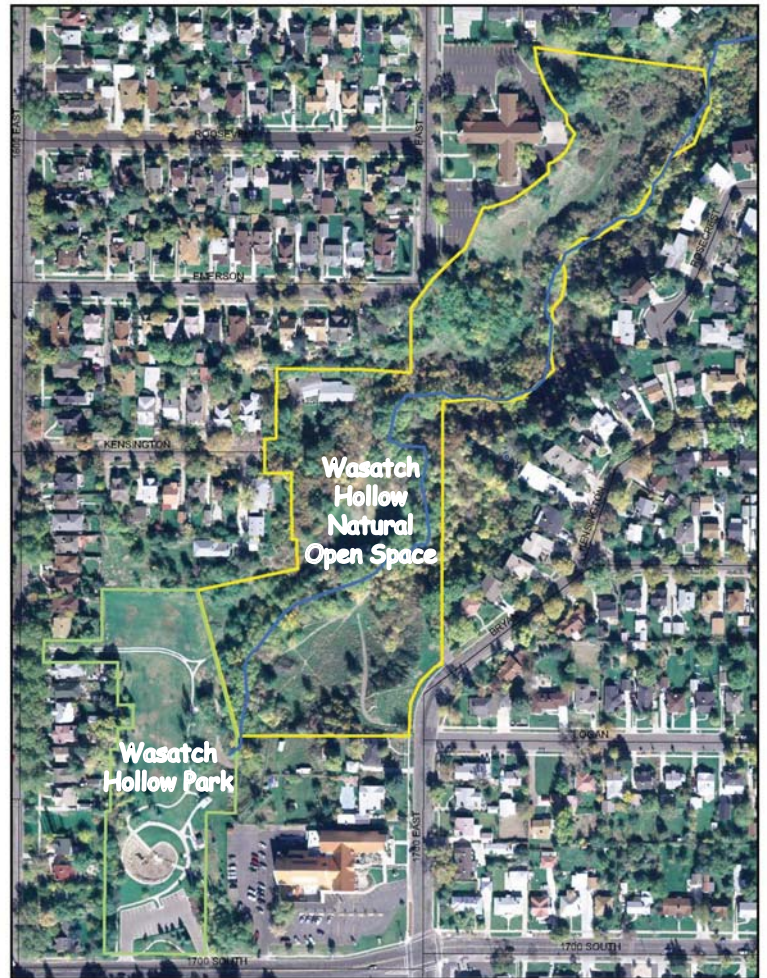

Wasatch Hollow Natural Open Space

Kids Open Space Planning Meeting

What: Salt Lake City is currently developing a plan for the area north of Wasatch Hollow Park known as Wasatch Hollow Natural Open Space and wants your input.

The City would like to know what your vision is for Wasatch Hollow Open Space.

Come and give your input to the City and take part in a process to identify ways to improve Emigration Creek, wildlife habitat and outdoor education opportunities.