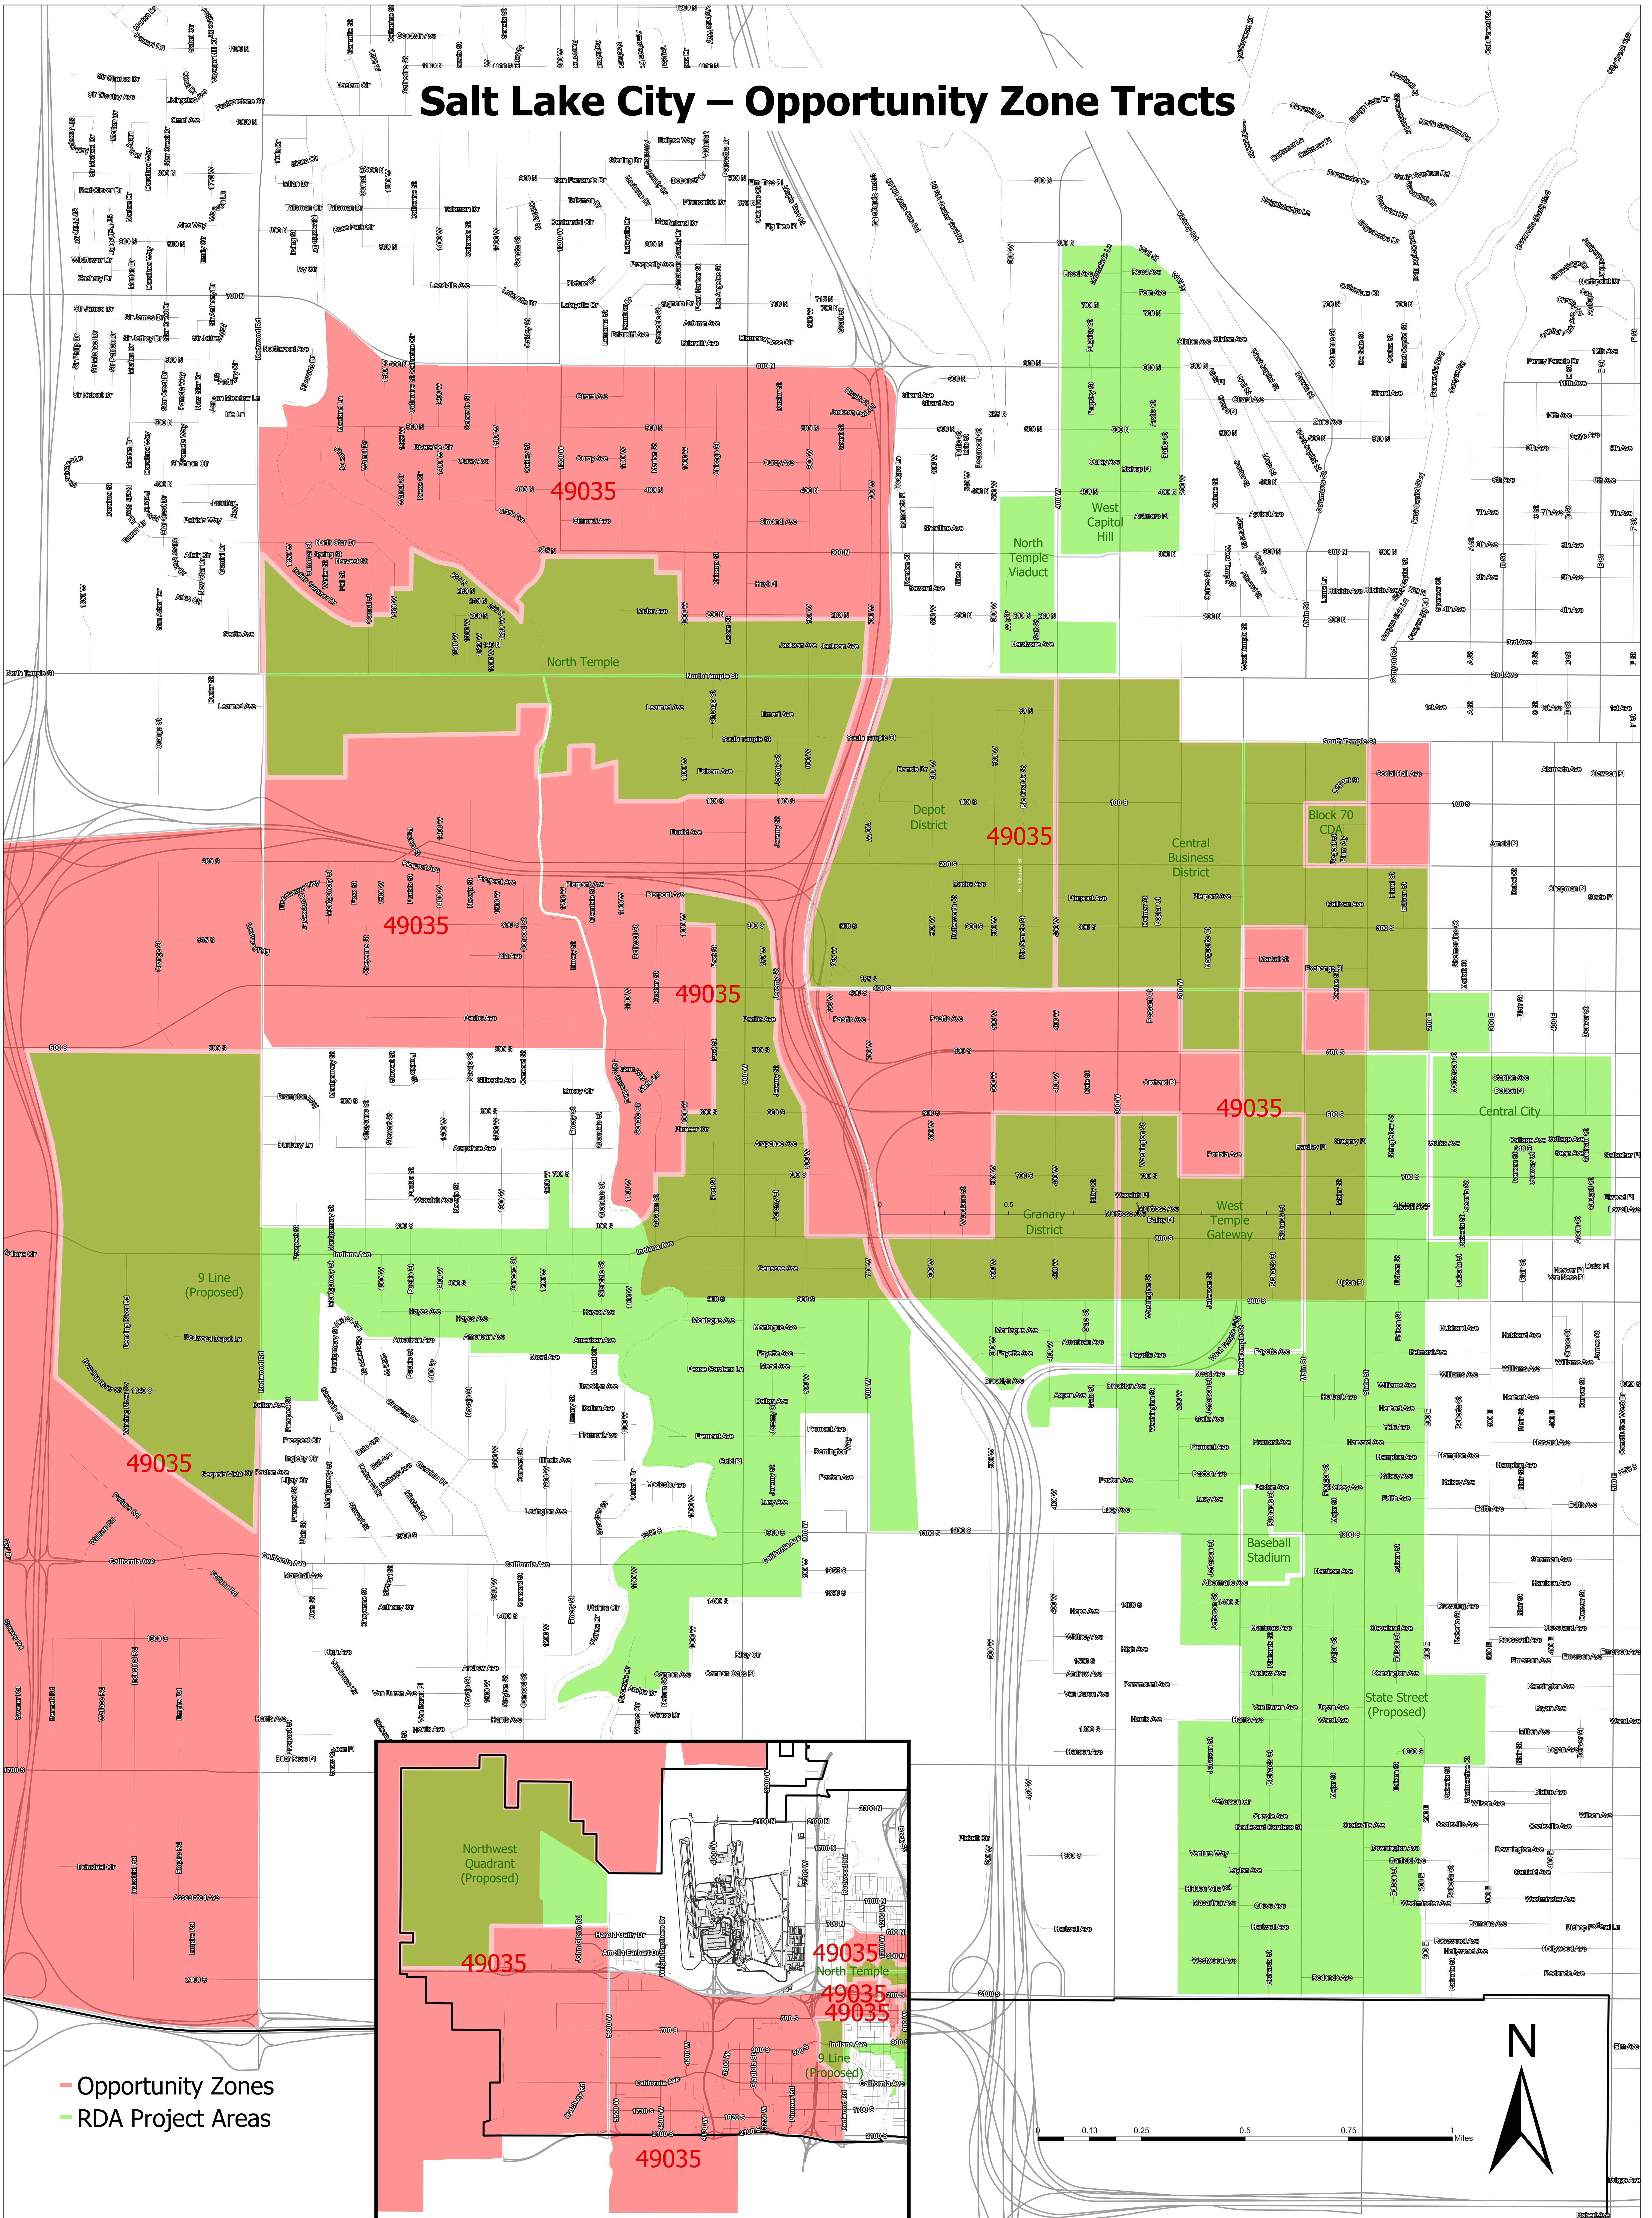

# Salt Lake City – Opportunity Zone Tracts

- Opportunity Zones
- RDA Project Areas

0 0.13 0.25 0.5 0.75 1 Miles