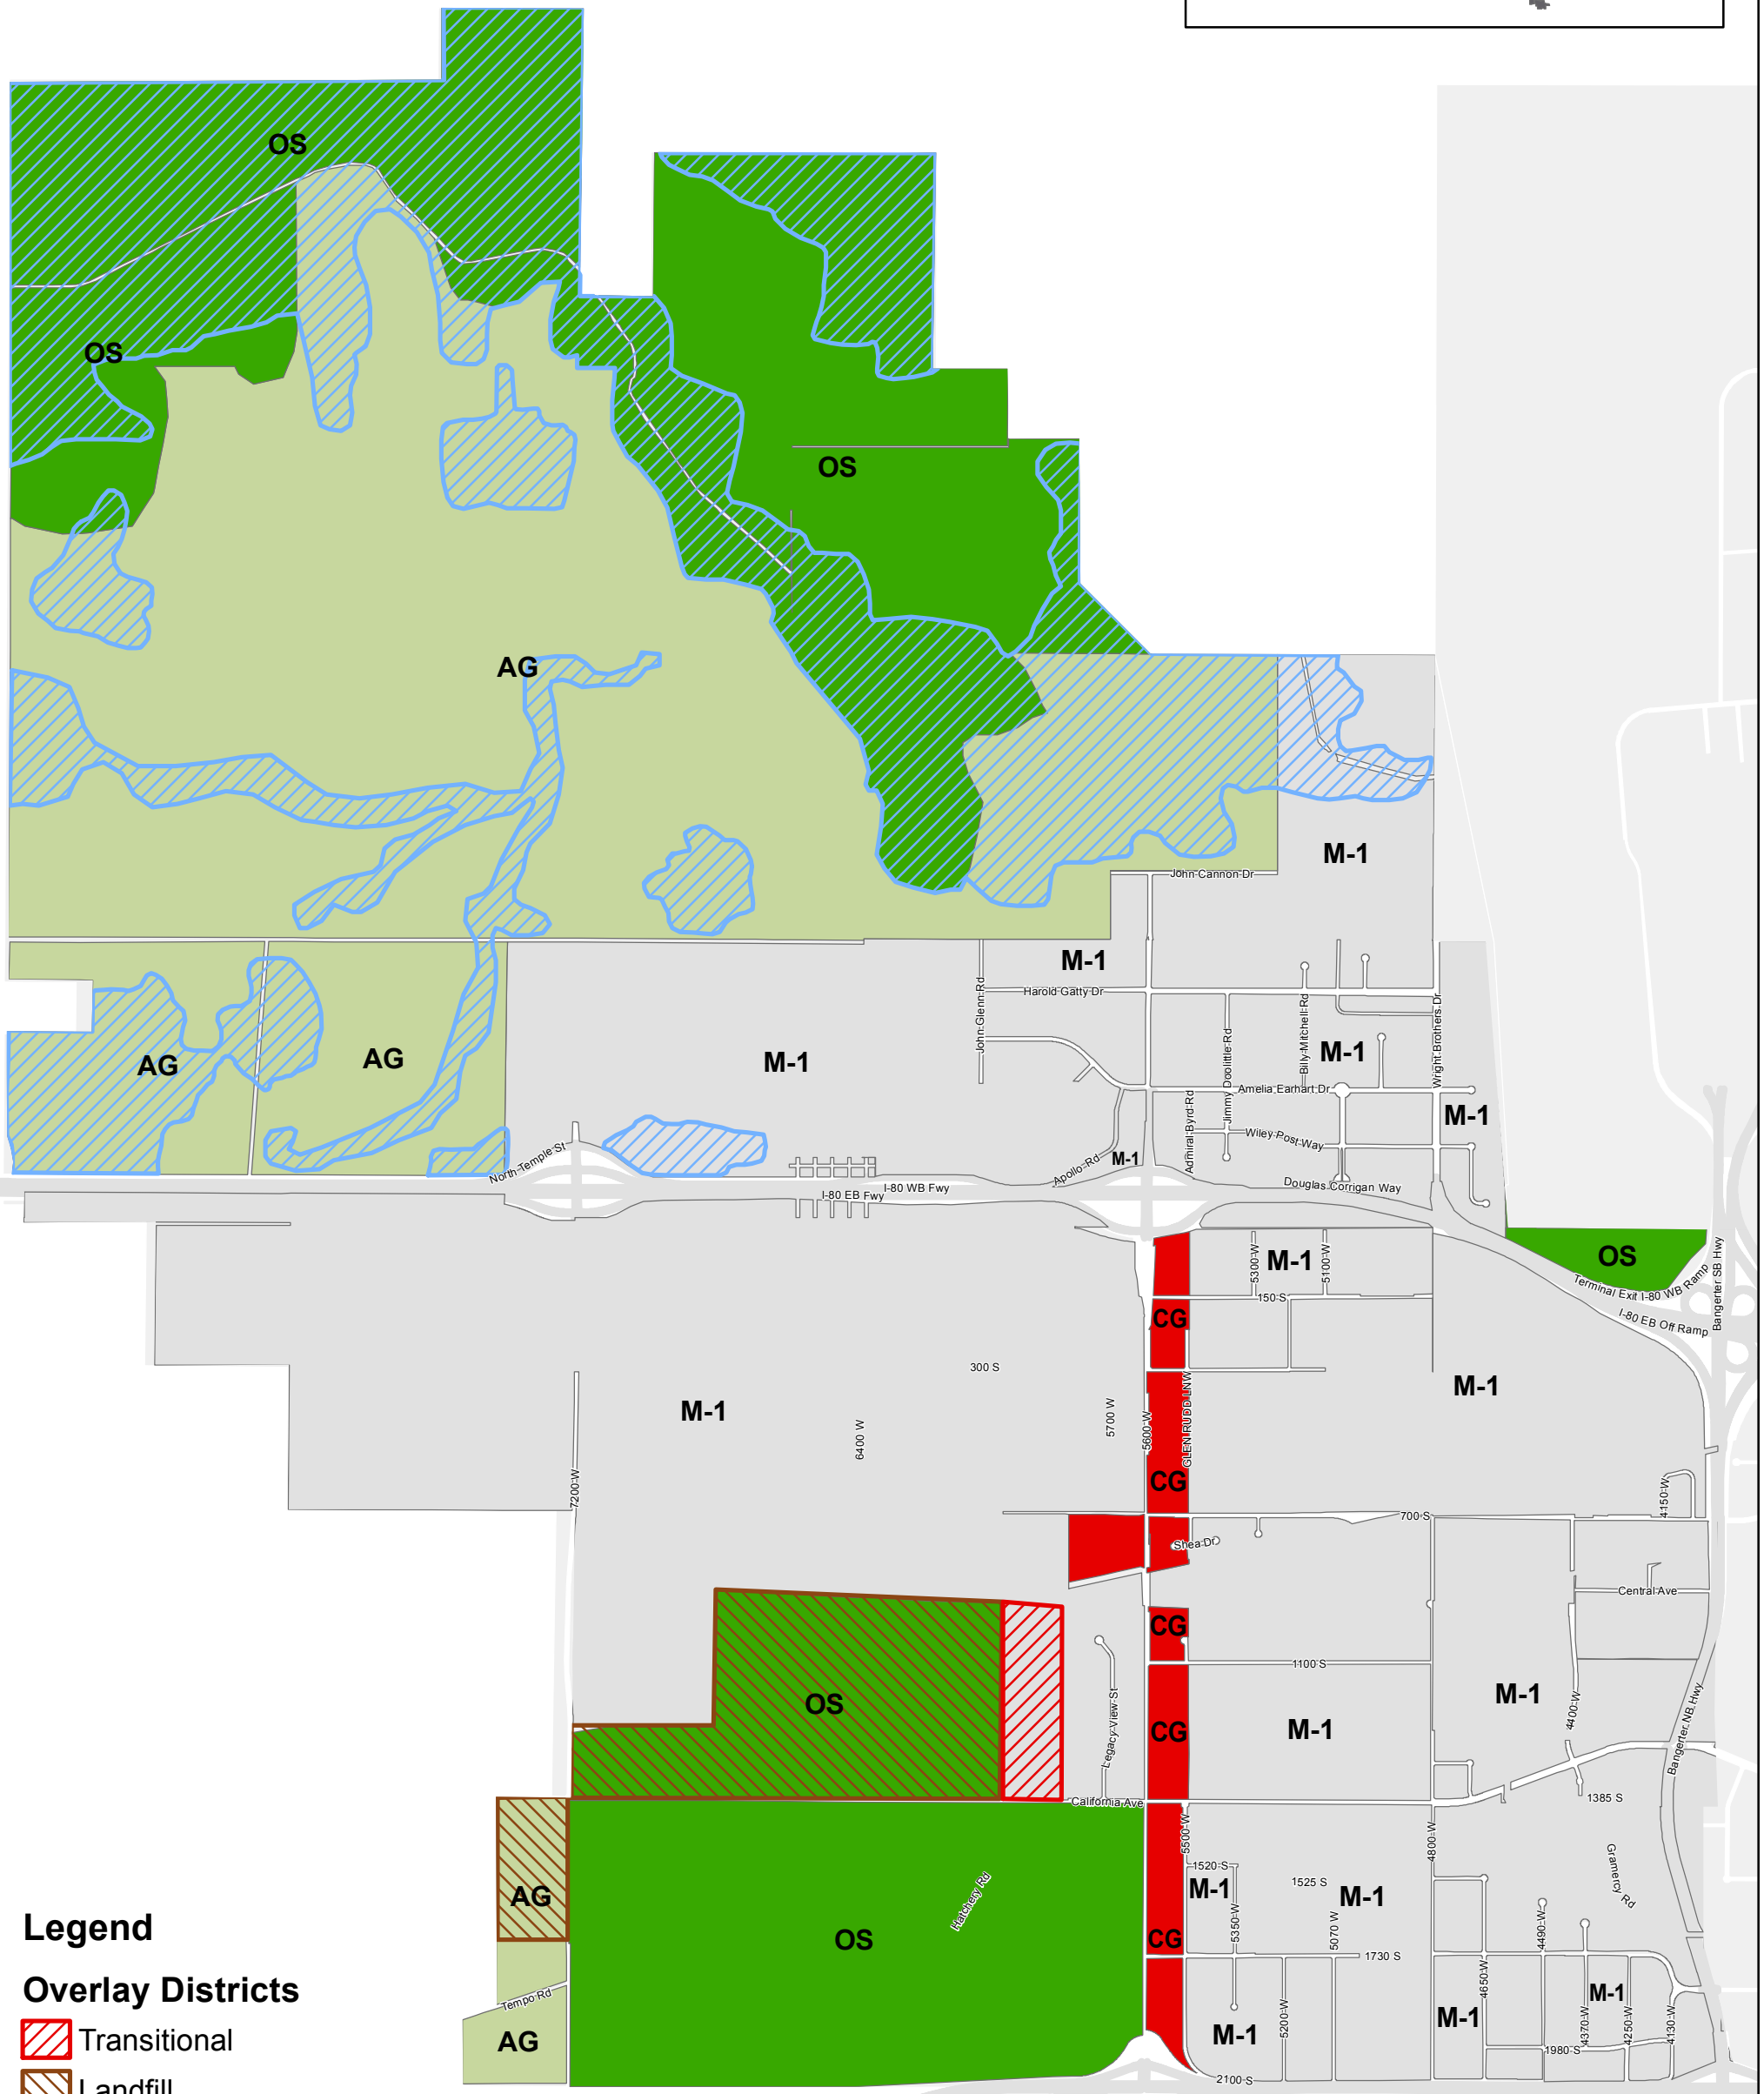

Northwest Quadrant Zoning Map

Legend

Overlay Districts

-  Transitional
-  Landfill
-  Lowland Conservancy

Zoning Districts

-  AG *Agricultural*
-  CG *General Commercial*
-  M-1 *Light Manufacturing*
-  OS *Open Space*

N