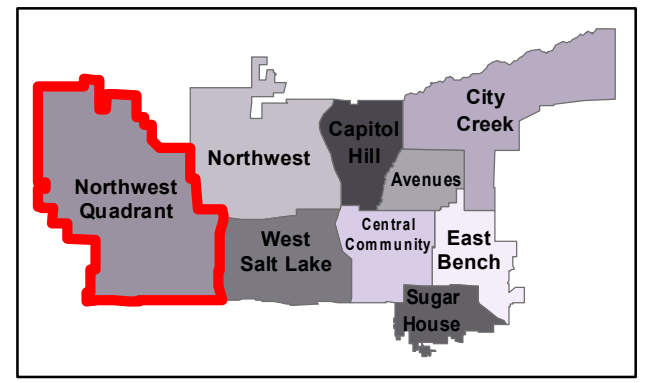

Northwest Quadrant Zoning Map

Legend

Overlay Districts

-  Transitional
-  Landfill
-  Lowland Conservancy
-  Light Manufacturing Height Overlay

Zoning Districts

-  AG *Agricultural*
-  CG *General Commercial*
-  M-1 *Light Manufacturing*
-  OS *Open Space*