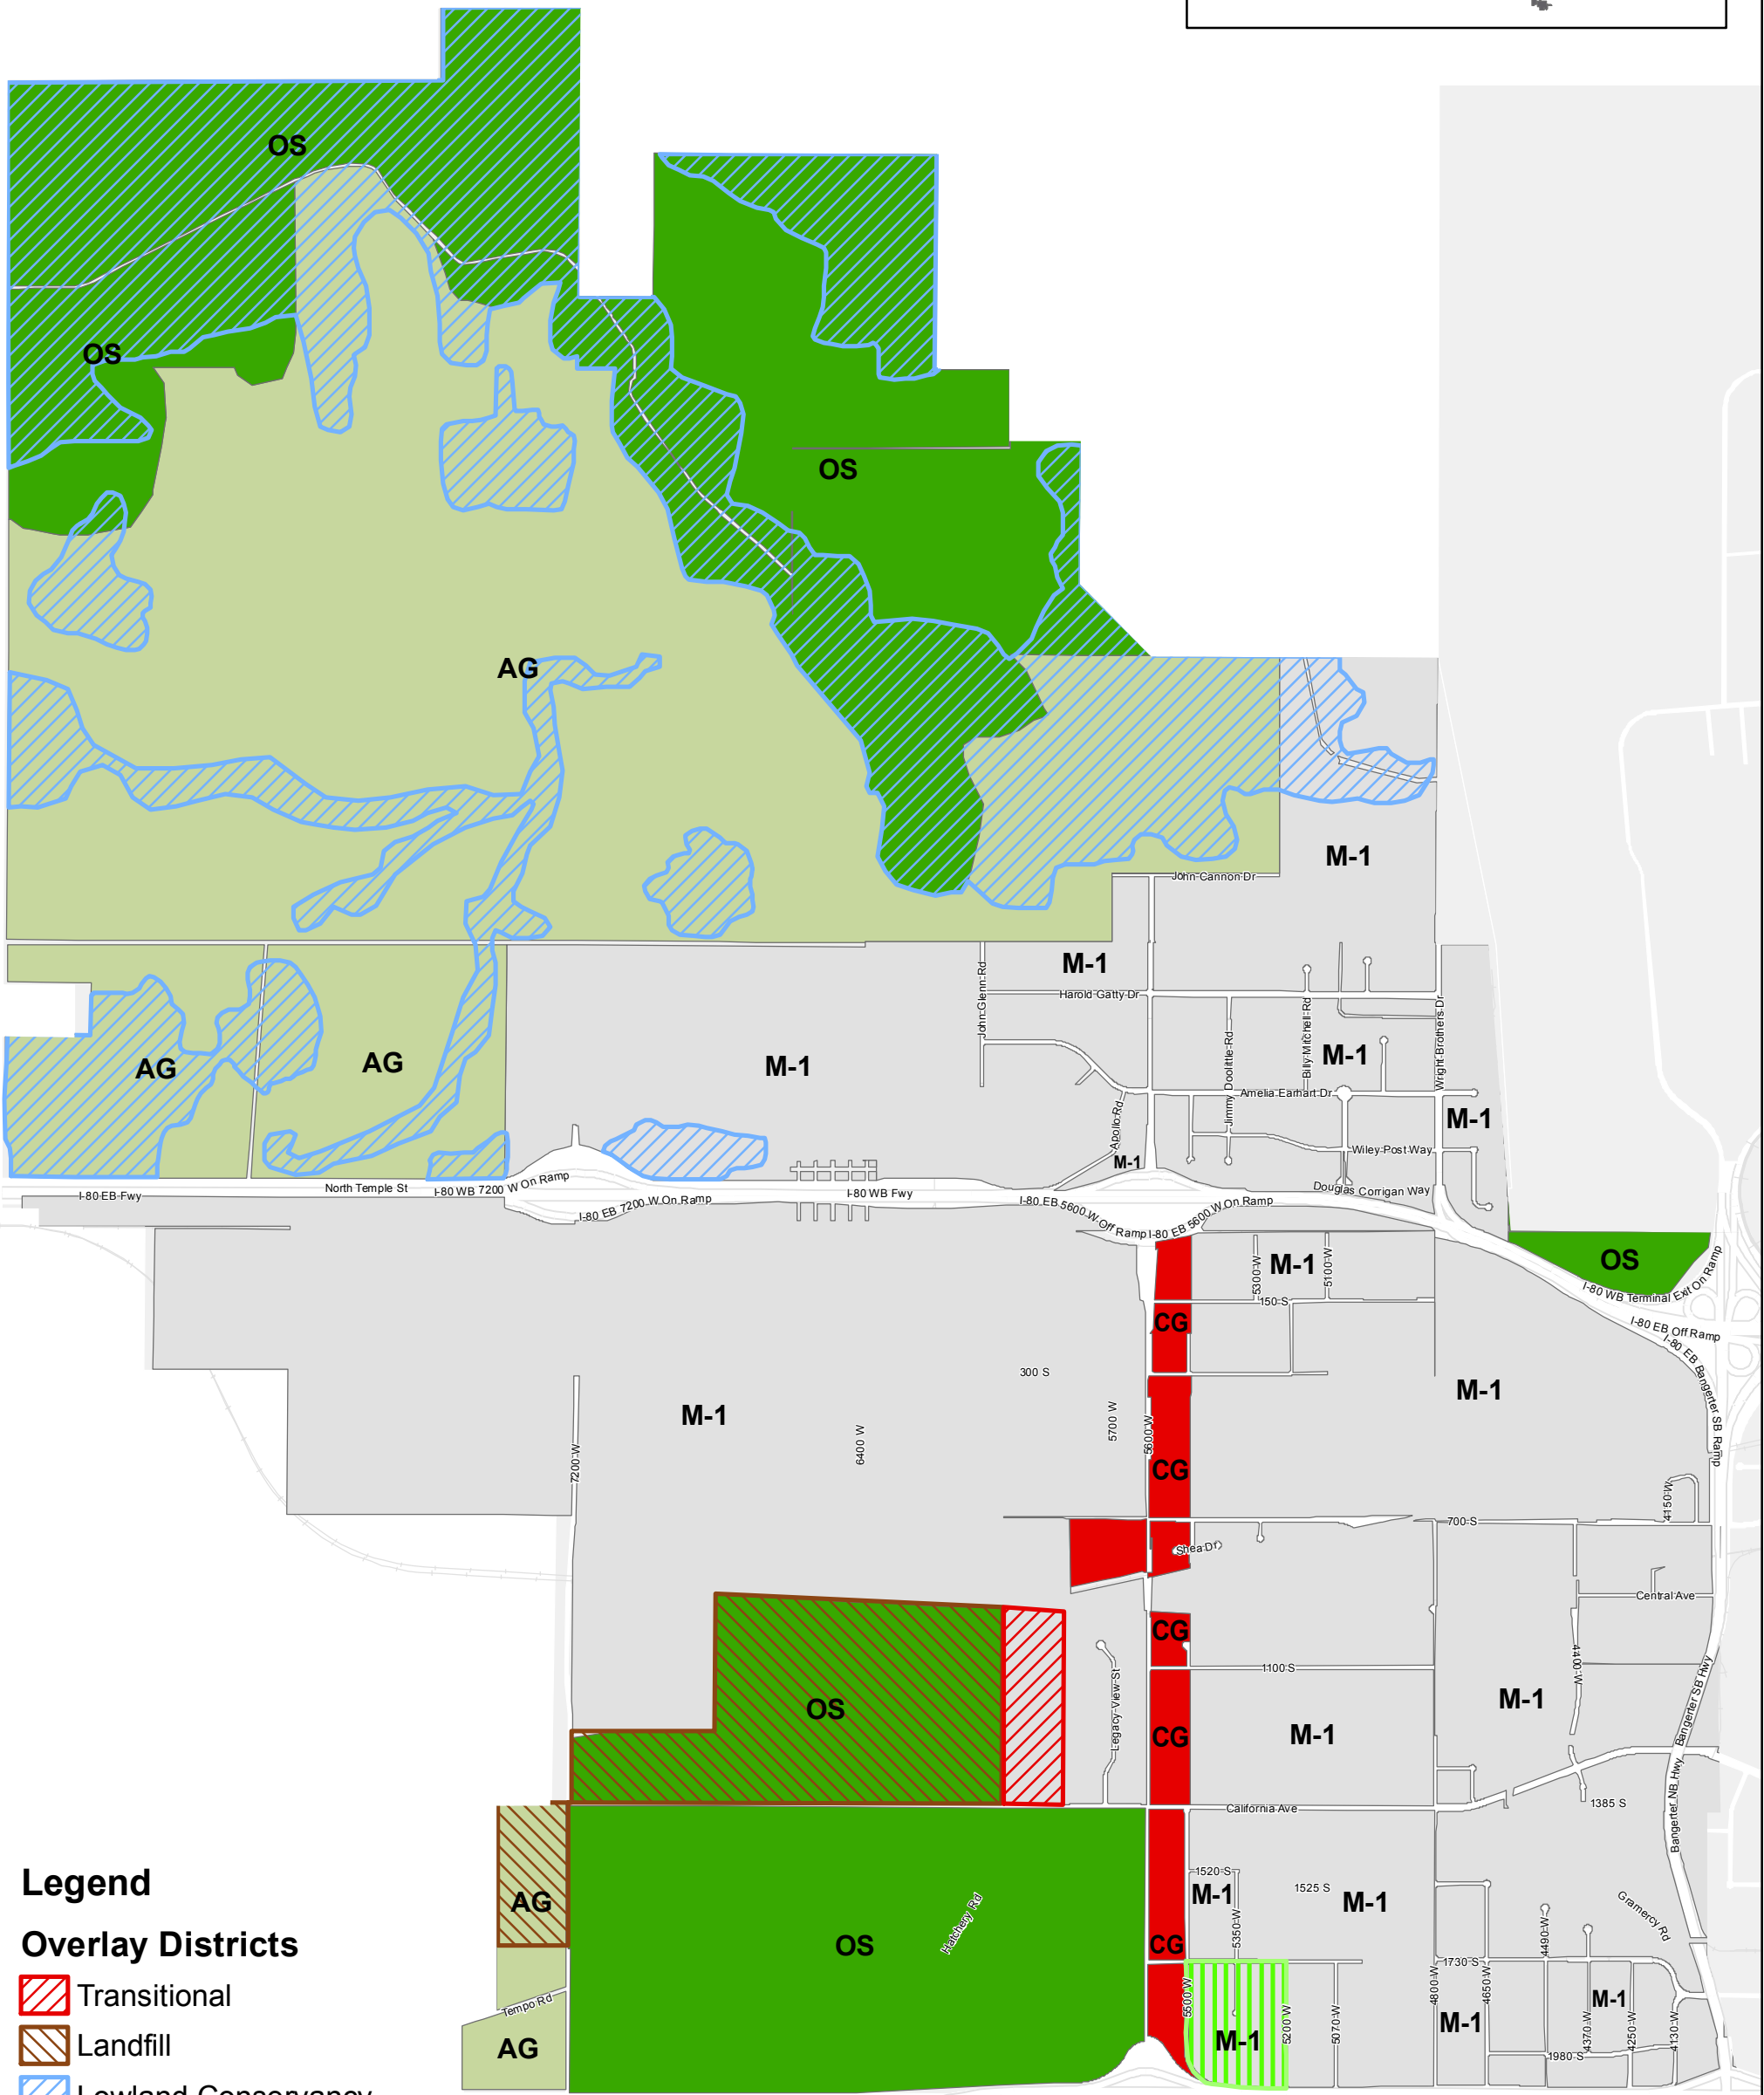

Northwest Quadrant Zoning Map

Legend

Overlay Districts

-  Transitional
-  Landfill
-  Lowland Conservancy
-  Light Manufacturing Height Overlay

Zoning Districts

-  AG *Agricultural*
-  CG *General Commercial*
-  M-1 *Light Manufacturing*
-  OS *Open Space*

N