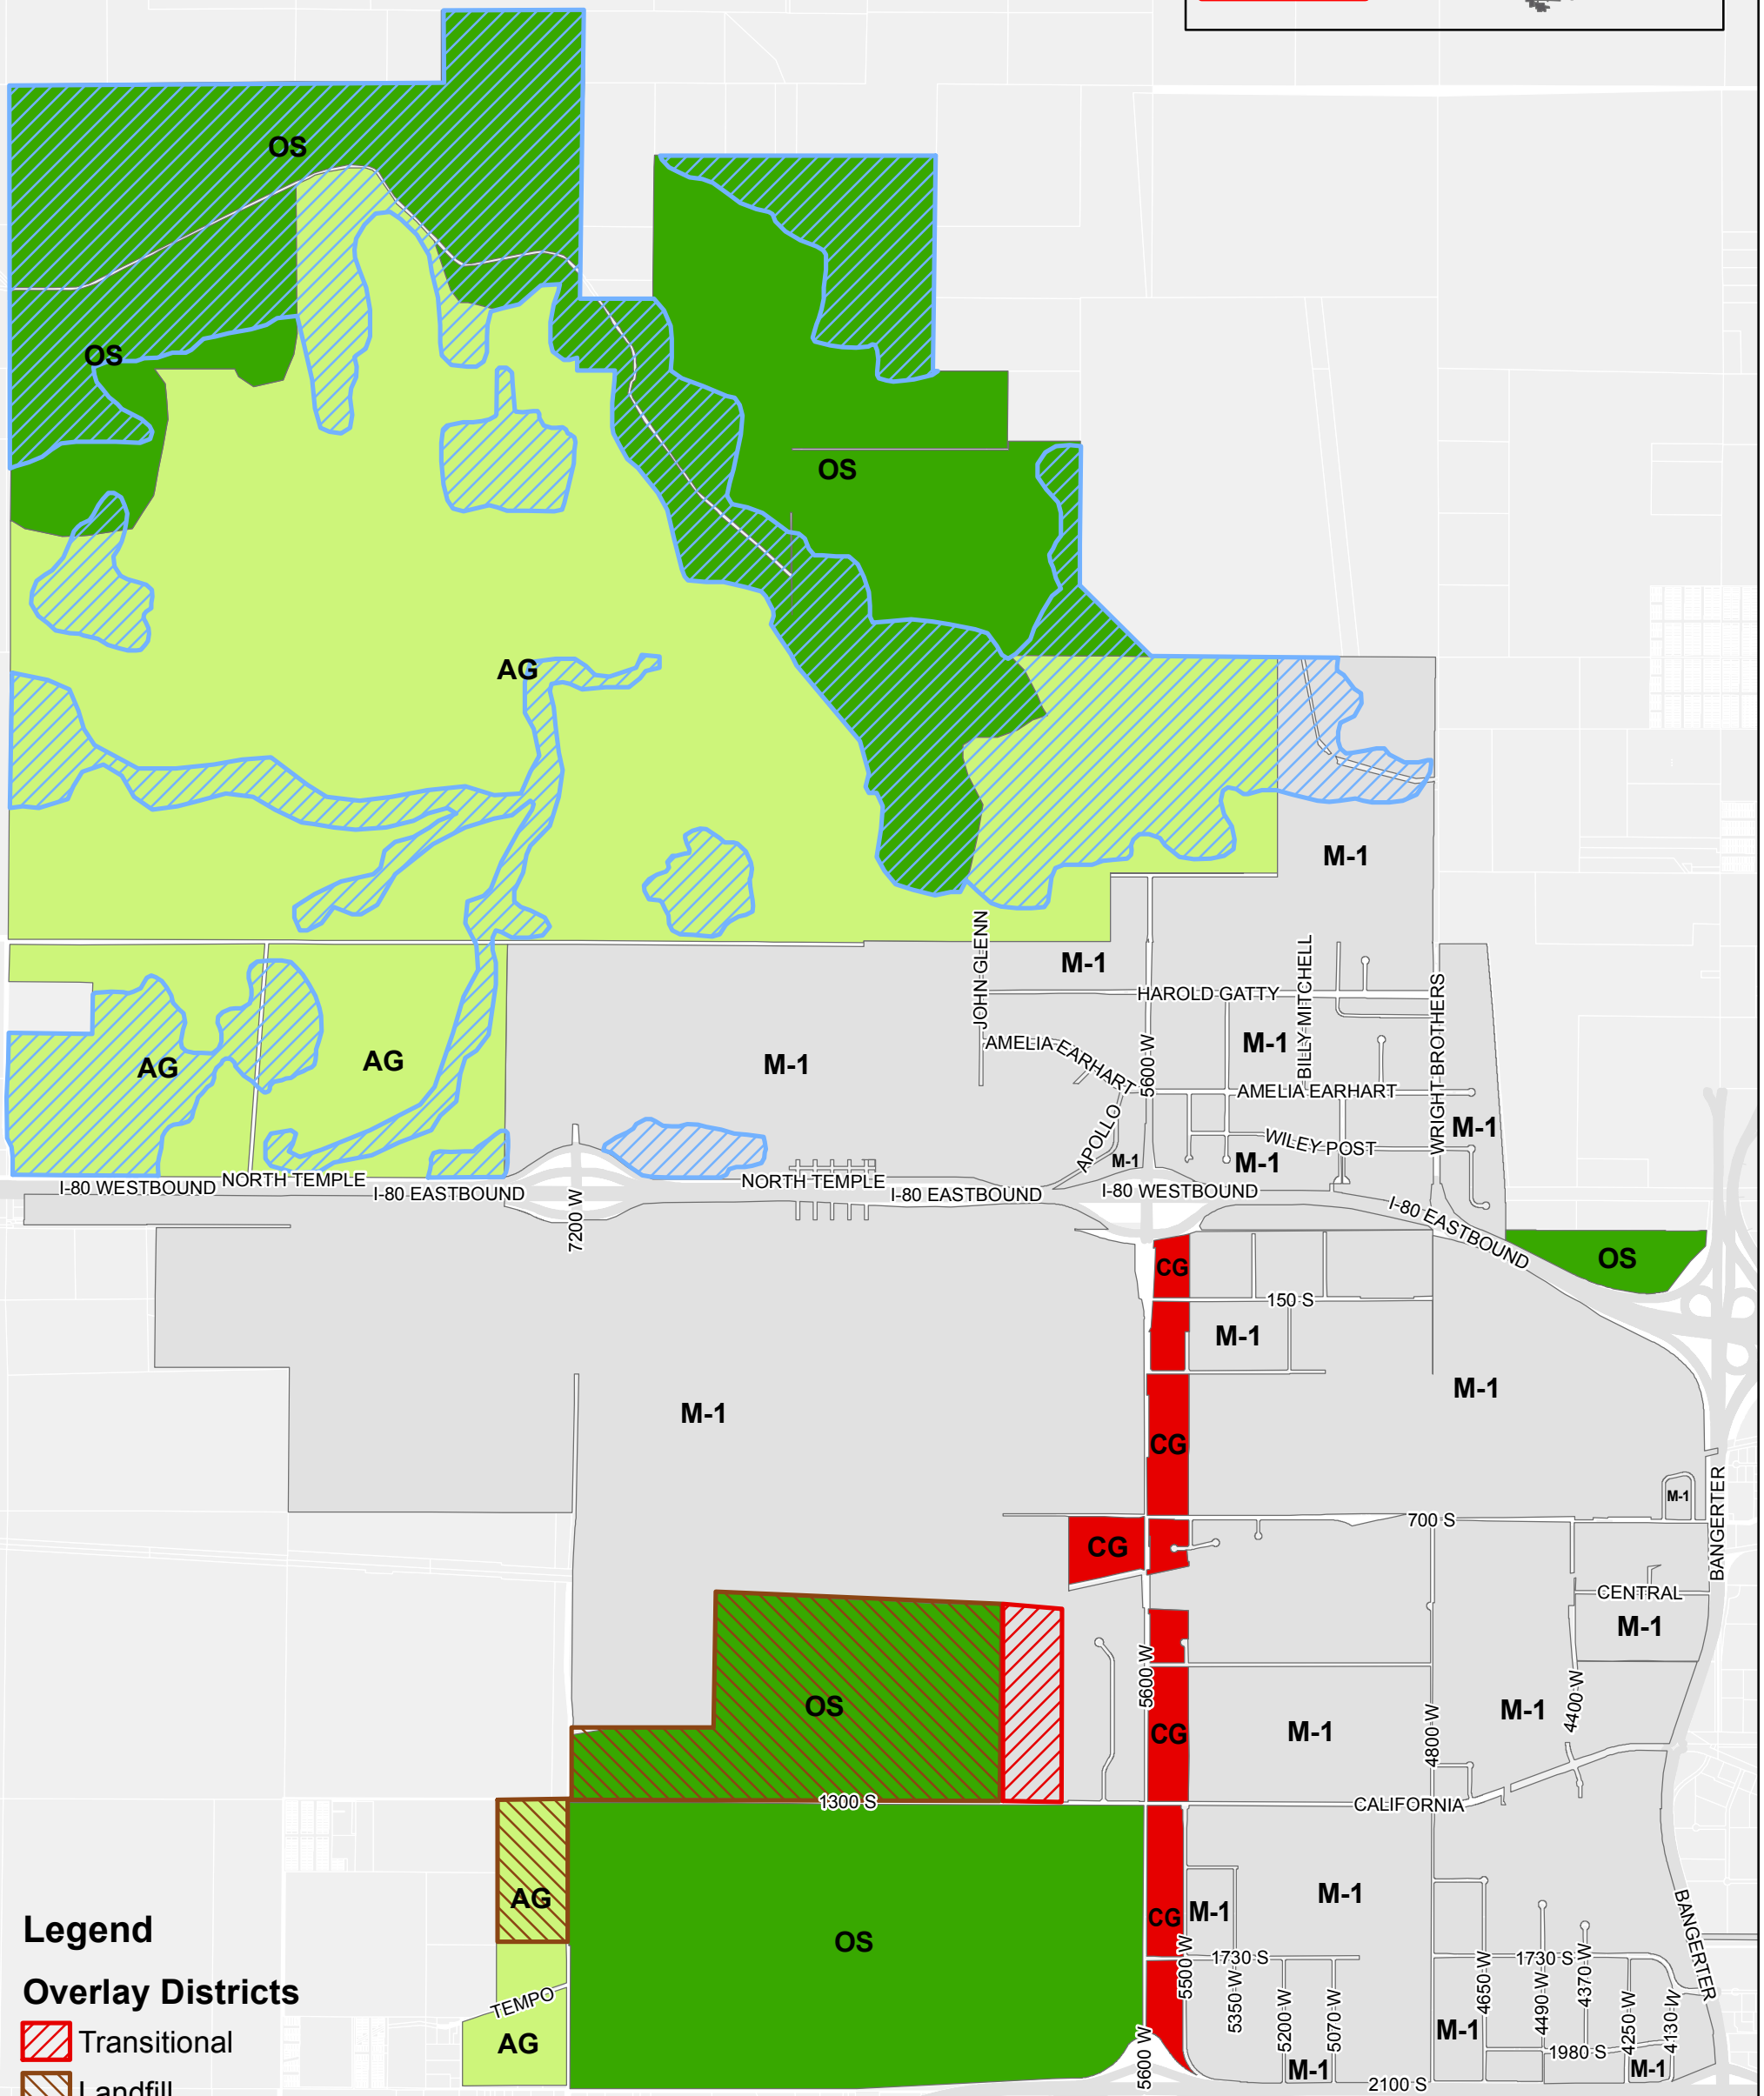

Northwest Quadrant Zoning Map

Legend

Overlay Districts

-  Transitional
-  Landfill
-  Lowland Conservancy

Zoning

-  AG Agriculture
-  CG General Commercial
-  M-1 Light Manufacturing
-  OS Open Space