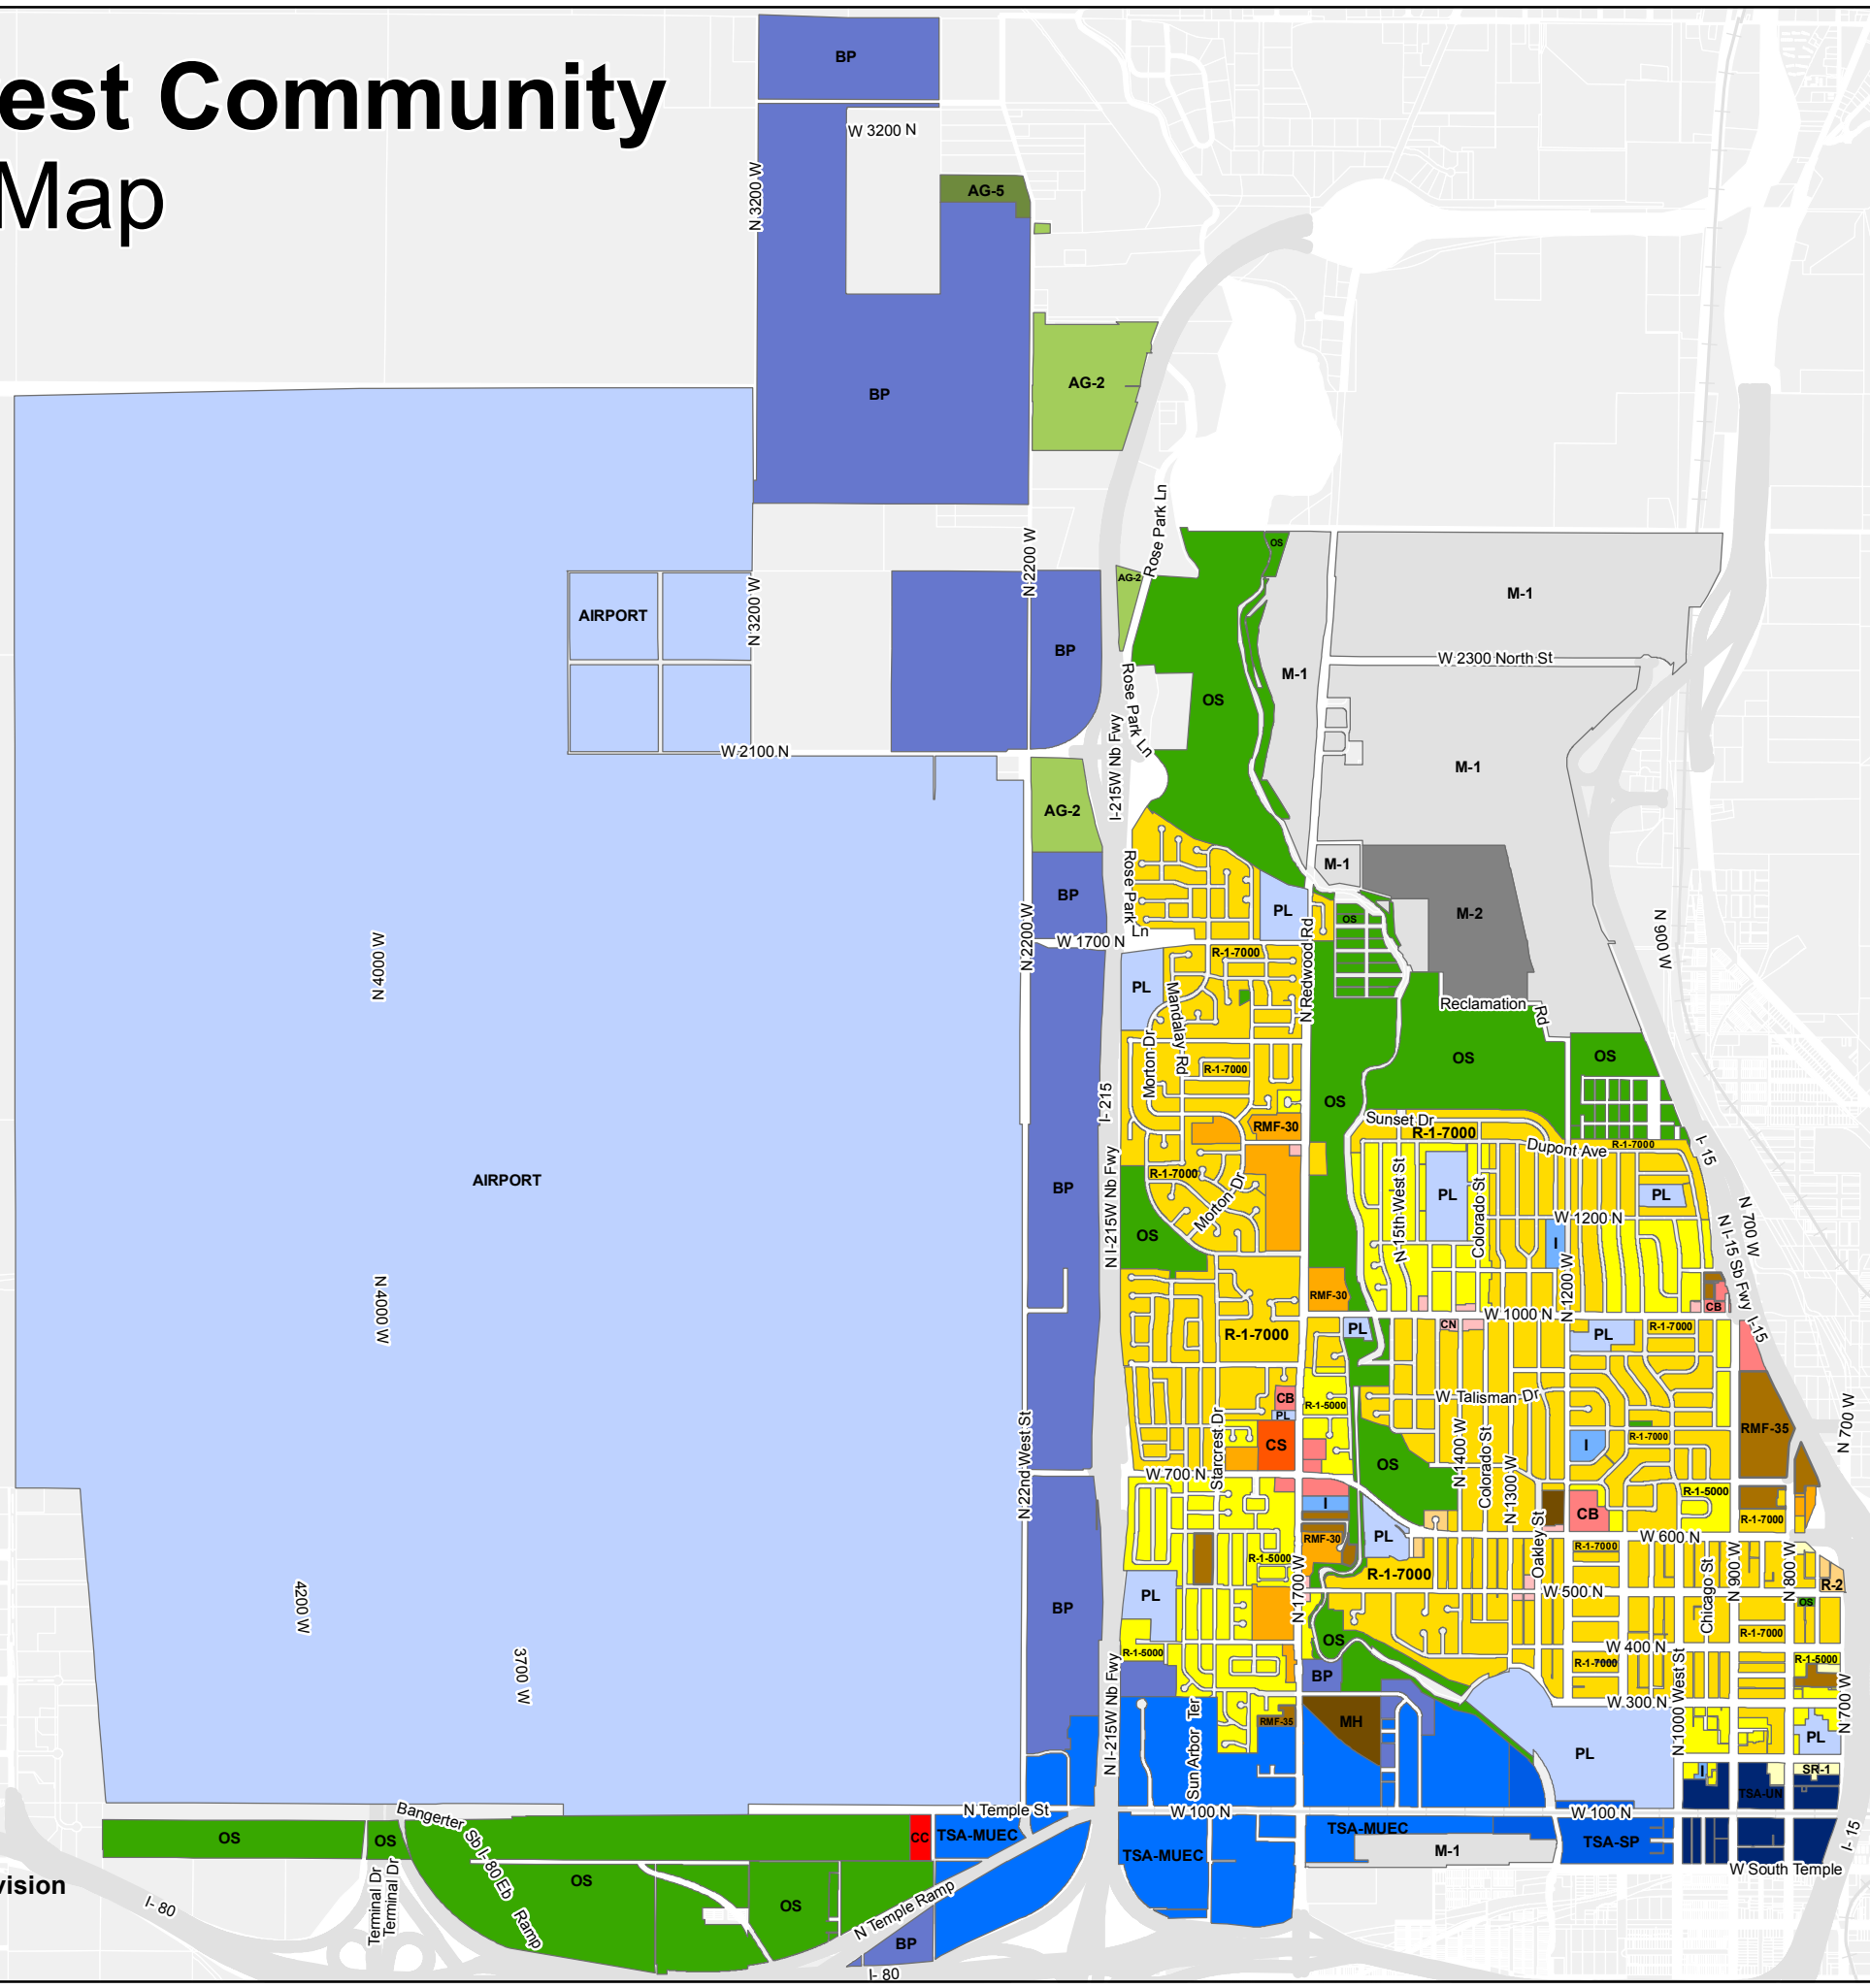

Northwest Community Zoning Map

Legend

Zoning

	AG-2	Agriculture-2
	AG-5	Agriculture-5
	AIRPORT	Airport
	BP	Business Park
	CN	Neighborhood Commercial
	CB	Community Business
	CC	Commercial Corridor
	CS	Community Shopping
	I	Institutional
	M-1	Light Manufacturing
	M-2	Heavy Manufacturing
	MH	Mobile Home Park
	OS	Open Space
	PL	Public Lands
	R-1-5000	Single-Family Residential
	R-1-7000	Single-Family Residential
	R-2	Single- and Two-Family Residential
	RMF-30	Low Density Multi-family Residential
	RMF-35	Moderate Density Multi-family Residential
	RMF-45	Moderate/High Density Multi-family Residential
	SR-1	Special Development Pattern
	TSA-MUEC	Transit Station Area Mixed Use Employment Center
	TSA-SP	Transit Station Area Special Purpose
	TSA-UN	Transit Station Area Urban Neighborhood