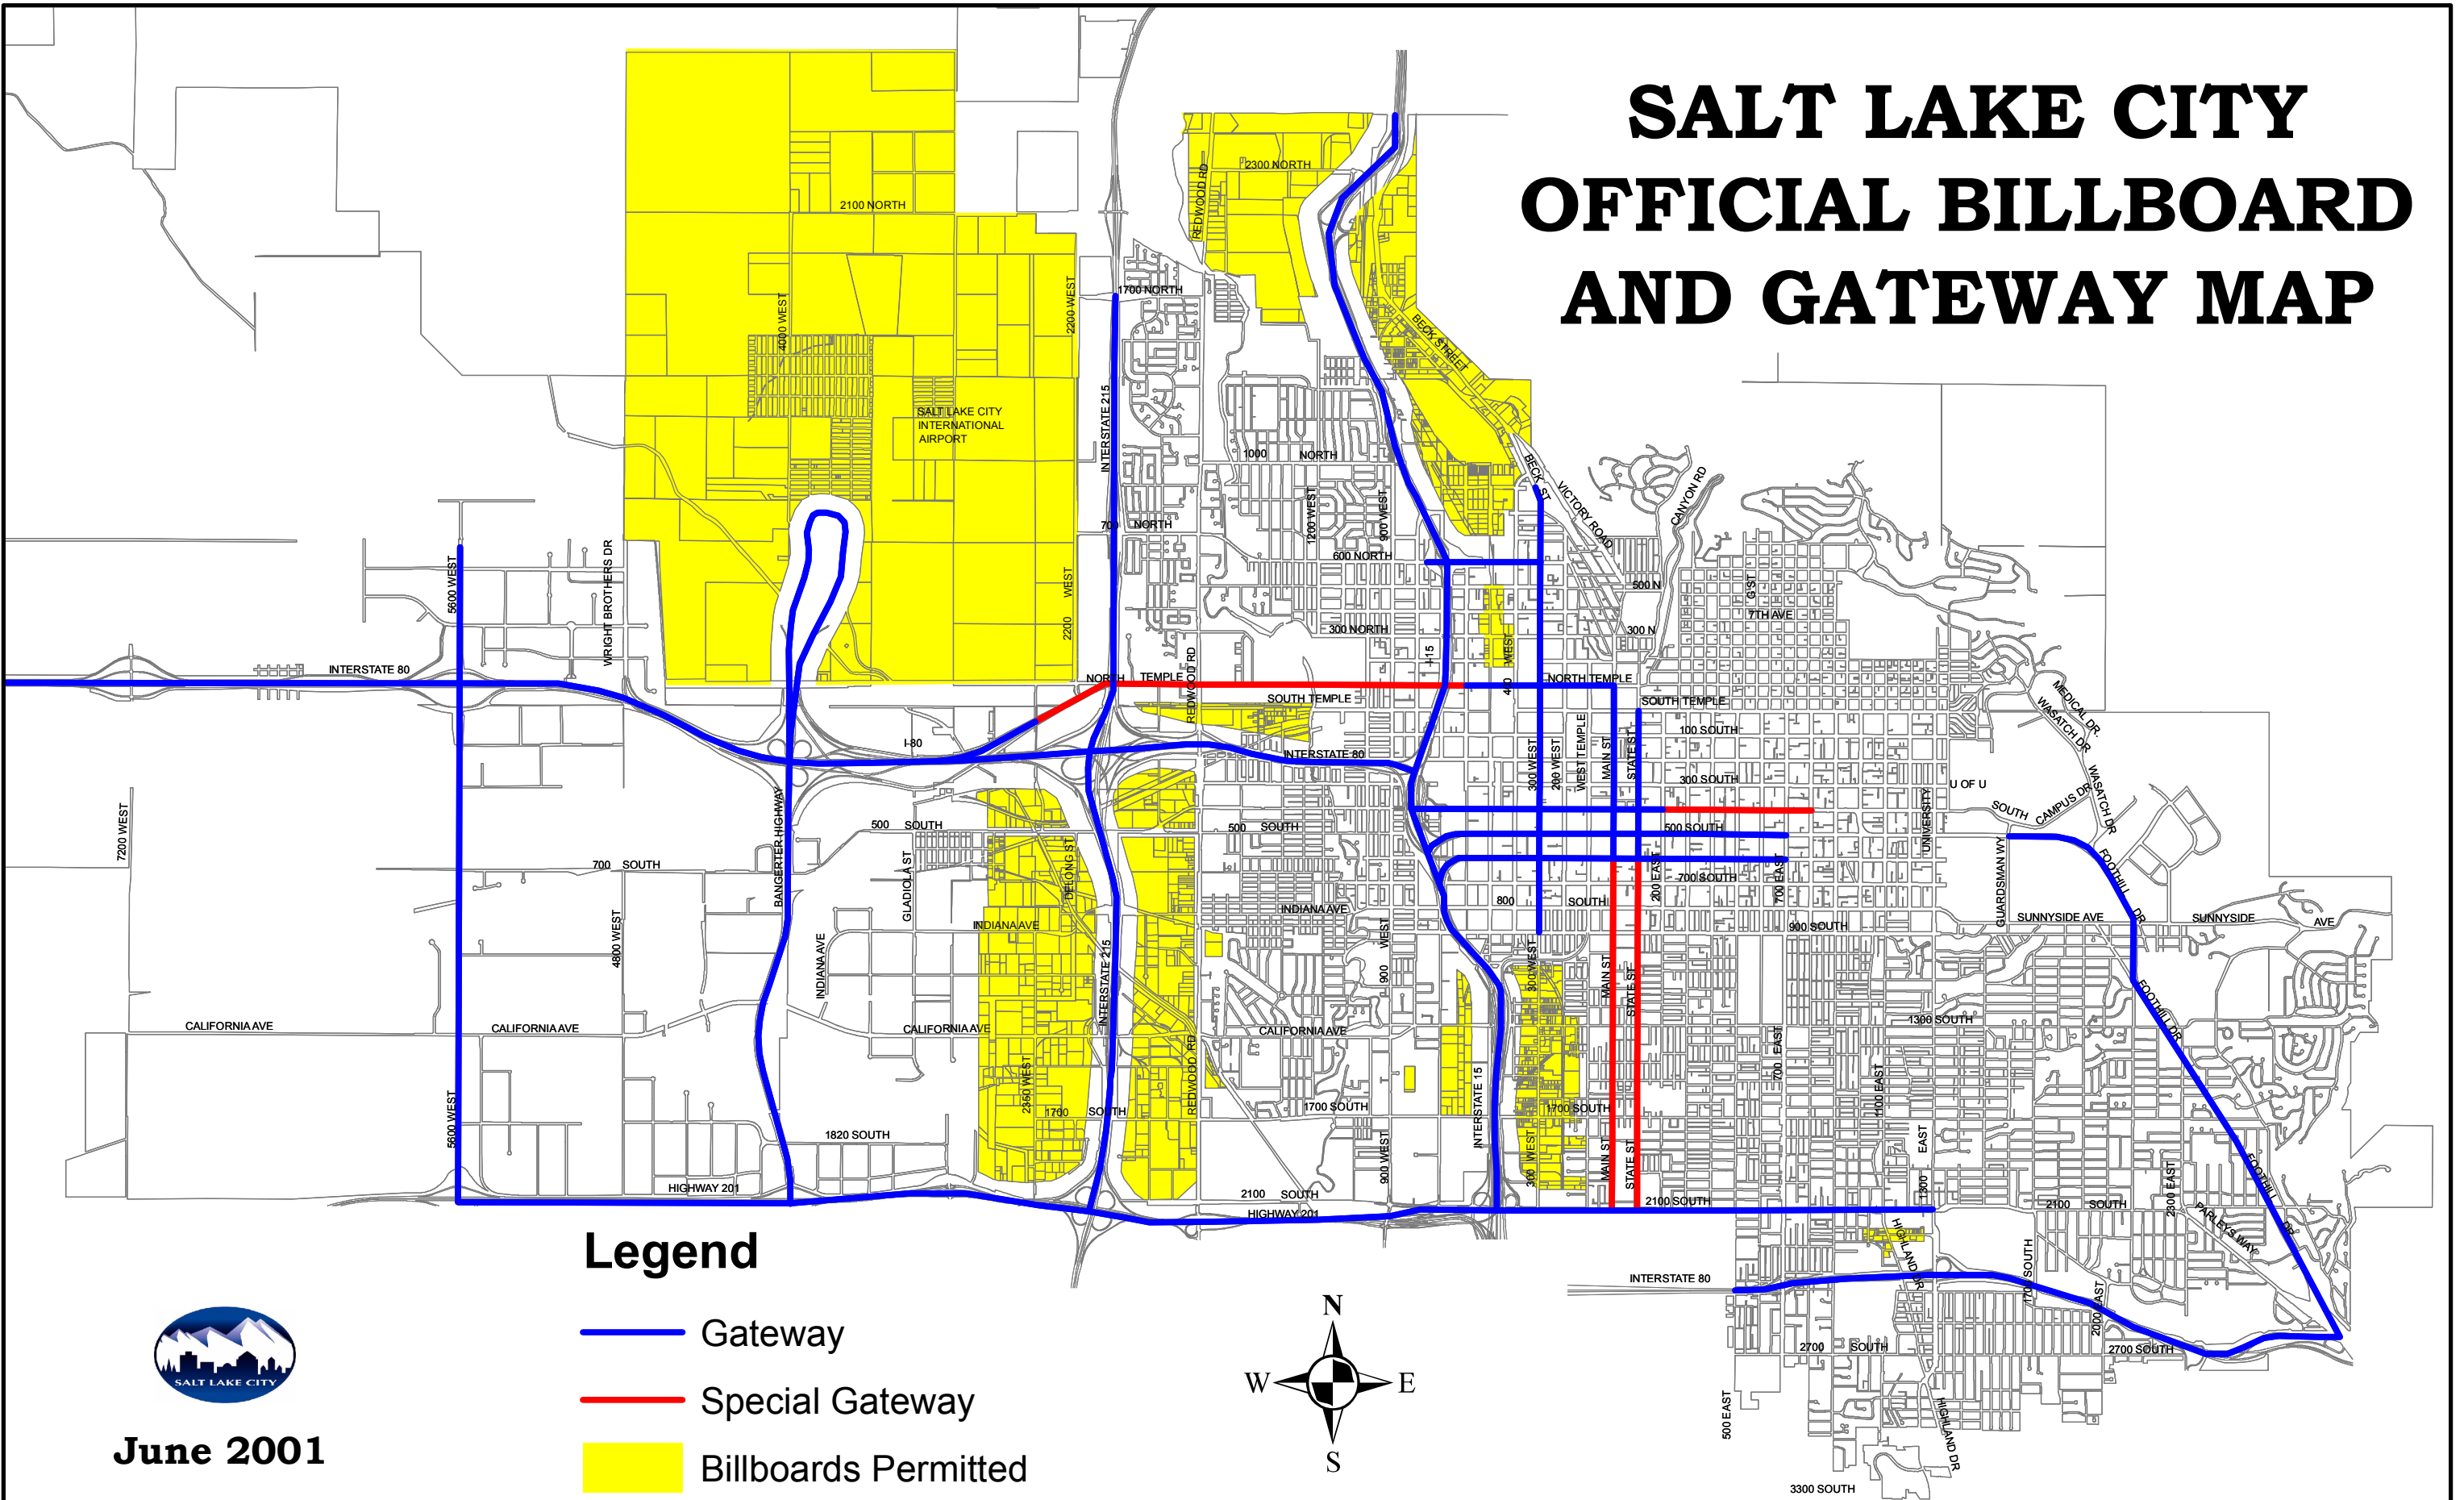

SALT LAKE CITY OFFICIAL BILLBOARD AND GATEWAY MAP

Legend

- Gateway
- Special Gateway
- Billboards Permitted

June 2001